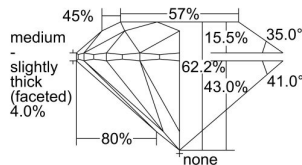

GIA®

FACSIMILE

GIA REPORT

5496202123

Verify this report at GIA.edu

GIA NATURAL DIAMOND DOSSIER®

April 26, 2024
GIA Report Number 5496202123
Shape and Cutting Style ..... Round Brilliant
Measurements ..... 4.30 - 4.33 x 2.69 mm

GRADING RESULTS

Carat Weight ..... 0.31 carat
Color Grade I
Clarity Grade VS1
Cut Grade ..... Excellent

ADDITIONAL GRADING INFORMATION

Polish ..... Excellent
Symmetry ..... Excellent
Fluorescence ..... None
Clarity Characteristics ..... Crystal, Pinpoint
Inscription(s): GIA 5496202123

PROPORTIONS

Profile to actual proportions

GRADING SCALES

GIA COLOR SCALE	GIA CLARITY SCALE	GIA CUT SCALE	
D	FLAWLESS	EXCELLENT	
E	INTERNALLY FLAWLESS		
F		VVS₁	VERY GOOD
G	VVS₂		
H	VS₁	GOOD	
I	VS₂		
J	SI₁	FAIR	
K	SI₂		
L	I₁	POOR	
M	I₂		
N	I₃		
O			
P			
Q			
R			
S			
T			
U			
V			
W			
X			
Y			
Z