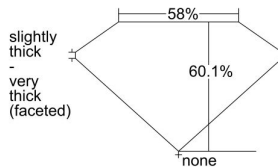

GIA®

FACSIMILE

GIA REPORT 5496218969

Verify this report at GIA.edu

GIA NATURAL DIAMOND DOSSIER®

April 30, 2024
GIA Report Number 5496218969
Shape and Cutting Style ..... Heart Brilliant
Measurements ..... 5.72 x 6.25 x 3.76 mm

GRADING RESULTS

Carat Weight ..... 0.80 carat
Color Grade ..... F
Clarity Grade VS1

ADDITIONAL GRADING INFORMATION

Polish ..... Excellent
Symmetry ..... Excellent
Fluorescence ..... None
Clarity Characteristics ..... Cloud, Feather
Inscription(s): GIA 5496218969

PROPORTIONS

Profile not to actual proportions

GRADING SCALES

GIA COLOR SCALE		GIA CLARITY SCALE		
COLORLESS	D	VERY VERY SLIGHTLY INCLUDED	FLAWLESS	
	E		INTERNALLY FLAWLESS	
	F		VS₁	
	G		VS₂	
	NEAR COLORLESS	H	VERY SLIGHTLY INCLUDED	VS₁
		I		VS₂
		J	SLIGHTLY INCLUDED	SI₁
		K		SI₂
	FAINT	L	INCLUDED	I₁
		M		I₂
N		I₃		
O				
VERT LIGHT		P		
		Q		
		R		
		S		
LIGHT	T			
	U			
	V			
	W			
	X			
	Y			
	Z