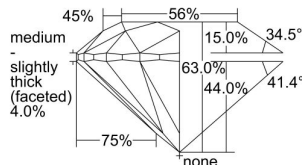

GIA®

FACSIMILE

GIA REPORT

5496254690

Verify this report at GIA.edu

GIA NATURAL DIAMOND DOSSIER®

May 02, 2024
GIA Report Number 5496254690
Shape and Cutting Style ..... Round Brilliant
Measurements ..... 4.72 - 4.74 x 2.98 mm

GRADING RESULTS

Carat Weight ..... 0.41 carat
Color Grade ..... E
Clarity Grade VVS1
Cut Grade ..... Excellent

ADDITIONAL GRADING INFORMATION

Polish ..... Excellent
Symmetry ..... Excellent
Fluorescence ..... Faint
Clarity Characteristics ..... Pinpoint
Inscription(s): GIA 5496254690

PROPORTIONS

GRADING SCALES

GIA COLOR SCALE	GIA CLARITY SCALE	GIA CUT SCALE
COLOURLESS	FLAWLESS	EXCELLENT
D	INTERNALLY FLAWLESS	
E	VVS₁	VERY GOOD
F		
G	VS₁	GOOD
H		
I	SI₁	FAIR
J		
K	I₁	POOR
L		
M	I₂	
N		
O	I₃	
P		
Q		
R		
S		
T		
U		
V		
W		
X		
Y		
Z