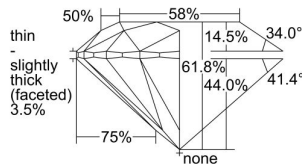

GIA®

FACSIMILE

GIA REPORT

5496256389

Verify this report at GIA.edu

GIA NATURAL DIAMOND DOSSIER®

May 06, 2024
GIA Report Number 5496256389
Shape and Cutting Style ..... Round Brilliant
Measurements ..... 5.40 - 5.44 x 3.35 mm

GRADING RESULTS

Carat Weight ..... 0.60 carat
Color Grade ..... H
Clarity Grade VS1
Cut Grade ..... Excellent

ADDITIONAL GRADING INFORMATION

Polish ..... Excellent
Symmetry ..... Excellent
Fluorescence ..... None
Clarity Characteristics ..... Cloud
Inscription(s): GIA 5496256389

PROPORTIONS

Profile to actual proportions

GRADING SCALES

GIA COLOR SCALE	GIA CLARITY SCALE	GIA CUT SCALE	
D	FLAWLESS	EXCELLENT	
E	INTERNALLY FLAWLESS		
F		VVS₁	VERY GOOD
G	VVS₂		
H	VS₁	GOOD	
I	VS₂		
J	SI₁	FAIR	
K	SI₂		
L	I₁	POOR	
M			
N			
O	I₂		
P			
Q	I₃		
R			
S			
T			
U			
V			
W			
X			
Y			
Z