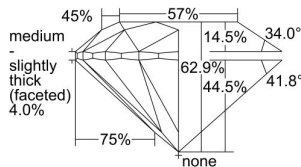

GIA®

FACSIMILE

GIA REPORT 5496266815

Verify this report at GIA.edu

GIA NATURAL DIAMOND DOSSIER®

May 03, 2024
GIA Report Number 5496266815
Shape and Cutting Style ..... Round Brilliant
Measurements ..... 3.90 - 3.92 x 2.46 mm

GRADING RESULTS

Carat Weight ..... 0.23 carat
Color Grade ..... D
Clarity Grade VS1
Cut Grade ..... Excellent

ADDITIONAL GRADING INFORMATION

Polish ..... Excellent
Symmetry ..... Excellent
Fluorescence ..... None
Clarity Characteristics..Cloud, Needle, Pinpoint, Indented Natural
Inscription(s): GIA 5496266815

PROPORTIONS

Profile to actual proportions

GRADING SCALES

GIA COLOR SCALE

COLORED	D
	E
	F
	G
	H
	I
	J
NEAR COLORLESS	K
	L
	M
	N
	O
	P
	Q
	R
	S
	T
	U
	V
	W
	X
	Y
	Z

GIA CLARITY SCALE

FLAWLESS	VERY VERY SLIGHTLY INCLUDED	VS₁	VS₂	VS₁	VS₂	SI₁	SI₂	I₁	I₂	I₃	
											FLAWLESS
INTERNALLY FLAWLESS	VERY SLIGHTLY INCLUDED										

GIA CUT SCALE

EXCELLENT
VERY GOOD
GOOD
FAIR
POOR