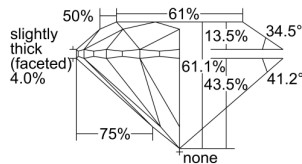

GIA®

FACSIMILE

GIA REPORT

5496273316

Verify this report at GIA.edu

GIA NATURAL DIAMOND DOSSIER®

May 08, 2024
GIA Report Number 5496273316
Shape and Cutting Style ..... Round Brilliant
Measurements ..... 4.30 - 4.34 x 2.64 mm

GRADING RESULTS

Carat Weight ..... 0.30 carat
Color Grade I
Clarity Grade S11
Cut Grade ..... Excellent

ADDITIONAL GRADING INFORMATION

Polish ..... Excellent
Symmetry ..... Excellent
Fluorescence ..... None
Clarity Characteristics ..... Crystal, Feather
Inscription(s): GIA 5496273316

PROPORTIONS

Profile to actual proportions

GRADING SCALES

GIA COLOR SCALE	GIA CLARITY SCALE	GIA CUT SCALE	
D	FLAWLESS	EXCELLENT	
E	INTERNALLY FLAWLESS		
F		VVS₁	VERY GOOD
G	VVS₂		
H	VS₁	GOOD	
I	VS₂		
J	S1₁	FAIR	
K	S1₂		
L	I₁	POOR	
M	I₂		
N	I₃		
O			
P			
Q			
R			
S			
T			
U			
V			
W			
X			
Y			
Z