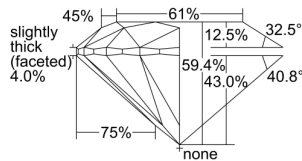

GIA®

FACSIMILE

GIA REPORT

5496277908

Verify this report at GIA.edu

GIA NATURAL DIAMOND DOSSIER®

May 06, 2024
GIA Report Number 5496277908
Shape and Cutting Style ..... Round Brilliant
Measurements ..... 5.75 - 5.77 x 3.42 mm

GRADING RESULTS

Carat Weight ..... 0.70 carat
Color Grade ..... E
Clarity Grade VS1
Cut Grade ..... Excellent

ADDITIONAL GRADING INFORMATION

Polish ..... Excellent
Symmetry ..... Excellent
Fluorescence ..... Faint
Clarity Characteristics..... Crystal, Cloud, Pinpoint
Inscription(s): GIA 5496277908

PROPORTIONS

Profile to actual proportions

GRADING SCALES

GIA COLOR SCALE	GIA CLARITY SCALE	GIA CUT SCALE	
D	FLAWLESS	EXCELLENT	
E	INTERNALLY FLAWLESS		
F		VVS₁	VERY GOOD
G	VVS₂		
H	VS₁	GOOD	
I	VS₂		
J	SI₁	FAIR	
K	SI₂		
L	I₁	POOR	
M	I₂		
N	I₃		
O			
P			
Q			
R			
S			
T			
U			
V			
W			
X			
Y			
Z