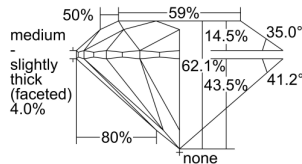

GIA®

FACSIMILE

GIA REPORT

5496278536

Verify this report at GIA.edu

GIA NATURAL DIAMOND DOSSIER®

May 06, 2024
GIA Report Number **5496278536**
Shape and Cutting Style ..... **Round Brilliant**
Measurements ..... **4.59 - 4.61 x 2.86 mm**

GRADING RESULTS

Carat Weight ..... **0.37 carat**
Color Grade ..... **D**
Clarity Grade **VS2**
Cut Grade ..... **Excellent**

ADDITIONAL GRADING INFORMATION

Polish ..... **Excellent**
Symmetry ..... **Excellent**
Fluorescence ..... **Faint**
Clarity Characteristics ..... **Crystal**
Inscription(s): **GIA 5496278536**

PROPORTIONS

Profile to actual proportions

GRADING SCALES

GIA COLOR SCALE

COLORESS	D
	E
	F
	G
	H
	I
	J
NEAR COLORESS	K
	L
FAIN	M
	N
	O
	P
VERY LIGHT	R
	S
	T
	U
	V
	W
	X
	Y
LIGHT	Z

GIA CLARITY SCALE

VERY VERY SLIGHTLY INCLUDED	FLAWLESS
	INTERNALLY FLAWLESS
VERY SLIGHTLY INCLUDED	VVS₁
	VVS₂
SLIGHTLY INCLUDED	VS₁
	VS₂
INCLUDED	SI₁
	SI₂
	I₁
	I₂
	I₃

GIA CUT SCALE

EXCELLENT
VERY GOOD
GOOD
FAIR
POOR