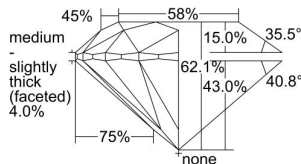

GIA®

FACSIMILE

GIA REPORT

5496284360

Verify this report at GIA.edu

GIA NATURAL DIAMOND DOSSIER®

May 14, 2024
GIA Report Number 5496284360
Shape and Cutting Style ..... Round Brilliant
Measurements ..... 4.31 - 4.33 x 2.68 mm

GRADING RESULTS

Carat Weight ..... 0.31 carat
Color Grade I
Clarity Grade VS2
Cut Grade ..... Excellent

ADDITIONAL GRADING INFORMATION

Polish ..... Excellent
Symmetry ..... Excellent
Fluorescence ..... Faint
Clarity Characteristics ..... Crystal, Cloud
Inscription(s): GIA 5496284360

PROPORTIONS

Profile to actual proportions

GRADING SCALES

GIA COLOR SCALE	GIA CLARITY SCALE	GIA CUT SCALE
COLORESS	FLAWLESS	EXCELLENT
D	INTERNALLY FLAWLESS	
E	VVS₁	VERY GOOD
F		
G	VS₁	GOOD
H		
I	SI₁	FAIR
J		
K	I₁	POOR
L		
M	I₂	
N	I₃	
O		
P		
Q		
R		
S		
T		
U		
V		
W		
X		
Y		
Z