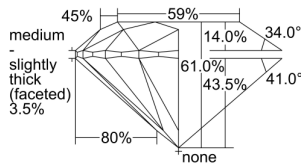

GIA®

FACSIMILE

GIA REPORT 5496287233

Verify this report at GIA.edu

GIA NATURAL DIAMOND DOSSIER®

May 06, 2024
GIA Report Number 5496287233
Shape and Cutting Style ..... Round Brilliant
Measurements ..... 4.30 - 4.33 x 2.63 mm

GRADING RESULTS

Carat Weight ..... 0.30 carat
Color Grade ..... F
Clarity Grade VS1
Cut Grade ..... Excellent

ADDITIONAL GRADING INFORMATION

Polish ..... Excellent
Symmetry ..... Excellent
Fluorescence ..... None
Clarity Characteristics..... Crystal, Cloud, Needle, Pinpoint
Inscription(s): GIA 5496287233

PROPORTIONS

Profile to actual proportions

GRADING SCALES

GIA COLOR SCALE	GIA CLARITY SCALE	GIA CUT SCALE	
D	FLAWLESS	EXCELLENT	
E	INTERNALLY FLAWLESS		
F		VVS₁	VERY GOOD
G	VVS₂		
H	VS₁	GOOD	
I	VS₂		
J	SI₁	FAIR	
K	SI₂		
L	I₁	POOR	
M	I₂		
N	I₃		
O			
P			
Q			
R			
S			
T			
U			
V			
W			
X			
Y			
Z