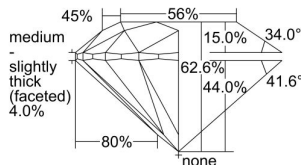

GIA®

FACSIMILE

GIA REPORT 5496287259

Verify this report at GIA.edu

GIA NATURAL DIAMOND DOSSIER®

May 06, 2024
GIA Report Number 5496287259
Shape and Cutting Style ..... Round Brilliant
Measurements ..... 4.47 - 4.50 x 2.81 mm

GRADING RESULTS

Carat Weight ..... 0.34 carat
Color Grade ..... G
Clarity Grade S11
Cut Grade ..... Excellent

ADDITIONAL GRADING INFORMATION

Polish ..... Excellent
Symmetry ..... Excellent
Fluorescence ..... None
Clarity Characteristics ..... Cloud, Feather
Inscription(s): GIA 5496287259

PROPORTIONS

Profile to actual proportions

GRADING SCALES

GIA COLOR SCALE

COLOREDNESS	D
	E
	F
	G
	H
	I
	J
NEAR COLORLESS	K
	L
Faint	M
	N
	O
	P
Very Light	Q
	R
	S
	T
	U
	V
Light	W
	X
	Y
	Z

GIA CLARITY SCALE

VERY VERY SLIGHTLY INCLUDED	FLAWLESS
	INTERNALLY FLAWLESS
VERY SLIGHTLY INCLUDED	VVS₁
	VVS₂
SLIGHTLY INCLUDED	VS₁
	VS₂
INCLUDED	I₁
	I₂
	I₃

GIA CUT SCALE

EXCELLENT
VERY GOOD
GOOD
FAIR
POOR