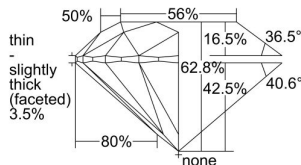

GIA®

FACSIMILE

GIA REPORT 5496287805

Verify this report at GIA.edu

GIA NATURAL DIAMOND DOSSIER®

May 09, 2024
GIA Report Number 5496287805
Shape and Cutting Style ..... Round Brilliant
Measurements ..... 5.63 - 5.67 x 3.55 mm

GRADING RESULTS

Carat Weight ..... 0.70 carat
Color Grade I
Clarity Grade SI2
Cut Grade ..... Excellent

ADDITIONAL GRADING INFORMATION

Polish ..... Excellent
Symmetry ..... Excellent
Fluorescence ..... Faint
Clarity Characteristics ..... Cloud
Inscription(s): GIA 5496287805

PROPORTIONS

Profile to actual proportions