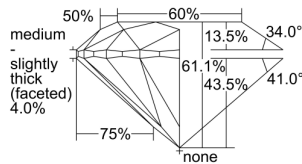

GIA®

FACSIMILE

GIA REPORT 5496304441

Verify this report at GIA.edu

GIA NATURAL DIAMOND DOSSIER®

May 09, 2024
GIA Report Number 5496304441
Shape and Cutting Style ..... Round Brilliant
Measurements ..... 4.71 - 4.73 x 2.88 mm

GRADING RESULTS

Carat Weight ..... 0.40 carat
Color Grade ..... G
Clarity Grade VVS1
Cut Grade ..... Excellent

ADDITIONAL GRADING INFORMATION

Polish ..... Excellent
Symmetry ..... Very Good
Fluorescence ..... Faint
Clarity Characteristics..... Pinpoint, Feather, Cavity, Surface Graining

Inscription(s): GIA 5496304441

PROPORTIONS

Profile to actual proportions

GRADING SCALES

GIA COLOR SCALE	GIA CLARITY SCALE	GIA CUT SCALE	
D	FLAWLESS	EXCELLENT	
E	INTERNALLY FLAWLESS		
F		VVS₁	VERY GOOD
G	VVS₂		
H	VS₁	GOOD	
I	VS₂		
J	SI₁	FAIR	
K	SI₂		
L	I₁	POOR	
M	I₂		
N	I₃		
O			
P			
Q			
R			
S			
T			
U			
V			
W			
X			
Y			
Z