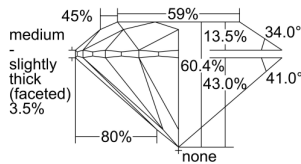

GIA®

FACSIMILE

GIA REPORT 5496326445

Verify this report at GIA.edu

GIA NATURAL DIAMOND DOSSIER®

May 10, 2024
GIA Report Number 5496326445
Shape and Cutting Style ..... Round Brilliant
Measurements ..... 4.48 - 4.49 x 2.71 mm

GRADING RESULTS

Carat Weight ..... 0.33 carat
Color Grade ..... D
Clarity Grade VS1
Cut Grade ..... Excellent

ADDITIONAL GRADING INFORMATION

Polish ..... Excellent
Symmetry ..... Excellent
Fluorescence ..... None
Clarity Characteristics ..... Crystal, Cloud, Pinpoint
Inscription(s): GIA 5496326445

PROPORTIONS

Profile to actual proportions

GRADING SCALES

GIA COLOR SCALE	GIA CLARITY SCALE	GIA CUT SCALE	
D	FLAWLESS	EXCELLENT	
E	INTERNALLY FLAWLESS		
F		VVS₁	VERY GOOD
G	VVS₂		
H	VS₁	GOOD	
I	VS₂		
J	SI₁	FAIR	
K	SI₂		
L	I₁	POOR	
M	I₂		
N	I₃		
O			
P			
Q			
R			
S			
T			
U			
V			
W			
X			
Y			
Z