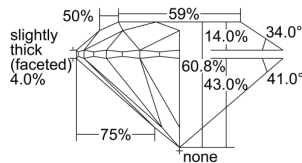

GIA®

FACSIMILE

GIA REPORT

5496346382

Verify this report at GIA.edu

GIA NATURAL DIAMOND DOSSIER®

May 17, 2024
GIA Report Number 5496346382
Shape and Cutting Style ..... Round Brilliant
Measurements ..... 4.43 - 4.45 x 2.70 mm

GRADING RESULTS

Carat Weight ..... 0.33 carat
Color Grade ..... D
Clarity Grade S11
Cut Grade ..... Excellent

ADDITIONAL GRADING INFORMATION

Polish ..... Excellent
Symmetry ..... Excellent
Fluorescence ..... None
Clarity Characteristics ..... Cloud, Feather
Inscription(s): GIA 5496346382

PROPORTIONS

Profile to actual proportions

GRADING SCALES

GIA COLOR SCALE	GIA CLARITY SCALE	GIA CUT SCALE	
D	FLAWLESS	EXCELLENT	
E	INTERNALLY FLAWLESS		
F		VVS₁	VERY GOOD
G	VVS₂		
H	VS₁	GOOD	
I	VS₂		
J	S1₁	FAIR	
K	S1₂		
L	I₁	POOR	
M	I₂		
N	I₃		
O			
P			
Q			
R			
S			
T			
U			
V			
W			
X			
Y			
Z