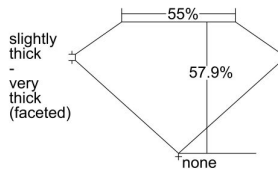

GIA®

FACSIMILE

GIA REPORT 5496367457

Verify this report at GIA.edu

GIA NATURAL DIAMOND DOSSIER®

May 21, 2024
GIA Report Number **5496367457**
Shape and Cutting Style ..... **Heart Brilliant**
Measurements ..... **5.56 x 6.56 x 3.80 mm**

GRADING RESULTS

Carat Weight ..... **0.80 carat**
Color Grade ..... **G**
Clarity Grade **VS1**

ADDITIONAL GRADING INFORMATION

Polish ..... **Excellent**
Symmetry ..... **Excellent**
Fluorescence ..... **None**
Clarity Characteristics ..... **Feather, Cloud**
Inspection(s): GIA 5496367457

PROPORTIONS

Profile not to actual proportions

GRADING SCALES

GIA COLOR SCALE		GIA CLARITY SCALE			
COLORLESS	D	VERY SLIGHTLY INCLUDED	FLAWLESS		
	E		INTERNALLY FLAWLESS		
	F	VERY SLIGHTLY INCLUDED	VVS₁		
	G		VVS₂		
	H		VS₁		
	NEAR COLORLESS	I	VERY SLIGHTLY INCLUDED	VS₂	
		J		SI₁	
		FAINT	K	SLIGHTLY INCLUDED	SI₂
			L		I₁
			M		I₂
VERT LIGHT	N	INCLUDED	I₃		
	O				
	P				
	Q				
	R				
	S				
	T				
LIGHT	U				
	V				
	W				
	X				
Y					
Z