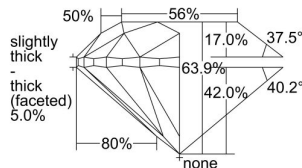

GIA®

FACSIMILE

GIA REPORT 5496371688

Verify this report at GIA.edu

GIA NATURAL DIAMOND DOSSIER®

May 21, 2024
GIA Report Number 5496371688
Shape and Cutting Style ..... Round Brilliant
Measurements ..... 6.02 - 6.04 x 3.85 mm

GRADING RESULTS

Carat Weight ..... 0.90 carat
Color Grade ..... F
Clarity Grade S11
Cut Grade ..... Very Good

ADDITIONAL GRADING INFORMATION

Polish ..... Excellent
Symmetry ..... Excellent
Fluorescence ..... None
Clarity Characteristics ..... Crystal
Inscription(s): GIA 5496371688

PROPORTIONS

Profile to actual proportions

GRADING SCALES

GIA COLOR SCALE

COLOREST	D
	E
	F
	G
	H
	I
	J
NEAR COLORLESS	K
	L
Faint	M
	N
	O
	P
Very Light	Q
	R
	S
	T
	U
	V
Light	W
	X
	Y
	Z

GIA CLARITY SCALE

VERY VERY SLIGHTLY INCLUDED	FLAWLESS
	INTERNALLY FLAWLESS
VERY SLIGHTLY INCLUDED	VVS₁
	VVS₂
SLIGHTLY INCLUDED	VS₁
	VS₂
INCLUDED	S1₁
	S1₂
	I₁
	I₂
	I₃

GIA CUT SCALE

EXCELLENT
VERY GOOD
GOOD
FAIR
POOR