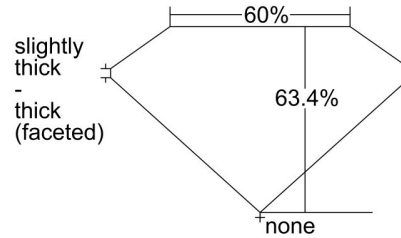

GIA NATURAL DIAMOND GRADING REPORT

May 17, 2024
 GIA Report Number 5496376159
 Shape and Cutting Style Oval Brilliant
 Measurements 8.85 x 6.32 x 4.01 mm

GRADING RESULTS

Carat Weight 1.50 carat
 Color Grade H
 Clarity Grade VVS2

Profile not to actual proportions

CLARITY CHARACTERISTICS

KEY TO SYMBOLS*

- Pinpoint

* Red symbols denote internal characteristics (inclusions). Green or black symbols denote external characteristics (blemishes). Diagram is an approximate representation of the diamond, and symbols shown indicate type, position, and approximate size of clarity characteristics. All clarity characteristics may not be shown. Details of finish are not shown.