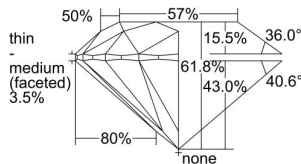

GIA®

FACSIMILE

GIA REPORT 5496382870

Verify this report at GIA.edu

GIA NATURAL DIAMOND DOSSIER®

May 16, 2024
GIA Report Number 5496382870
Shape and Cutting Style ..... Round Brilliant
Measurements ..... 4.28 - 4.31 x 2.65 mm

GRADING RESULTS

Carat Weight ..... 0.30 carat
Color Grade ..... K
Clarity Grade VS1
Cut Grade ..... Excellent

ADDITIONAL GRADING INFORMATION

Polish ..... Excellent
Symmetry ..... Excellent
Fluorescence ..... None
Clarity Characteristics ..... Cloud
Inscription(s): GIA 5496382870

PROPORTIONS

Profile to actual proportions