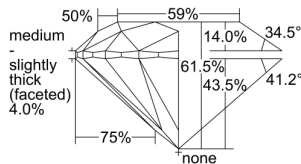

GIA®

FACSIMILE

GIA REPORT 5496383524

Verify this report at GIA.edu

GIA NATURAL DIAMOND DOSSIER®

May 16, 2024
GIA Report Number 5496383524
Shape and Cutting Style ..... Round Brilliant
Measurements ..... 5.18 - 5.21 x 3.20 mm

GRADING RESULTS

Carat Weight ..... 0.53 carat
Color Grade ..... K
Clarity Grade VS1
Cut Grade ..... Excellent

ADDITIONAL GRADING INFORMATION

Polish ..... Excellent
Symmetry ..... Excellent
Fluorescence ..... Faint
Clarity Characteristics ..... Crystal, Pinpoint
Inscription(s): GIA 5496383524

PROPORTIONS

Profile to actual proportions

GRADING SCALES

GIA COLOR SCALE	GIA CLARITY SCALE	GIA CUT SCALE	
D	FLAWLESS	EXCELLENT	
E	INTERNALLY FLAWLESS		
F		VVS₁	VERY GOOD
G	VVS₂		
H	VS₁	GOOD	
I	VS₂		
J	SI₁	FAIR	
K	SI₂		
L	I₁	POOR	
M	I₂		
N	I₃		
O			
P			
Q			
R			
S			
T			
U			
V			
W			
X			
Y			
Z