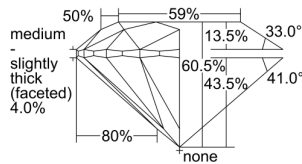

GIA®

FACSIMILE

GIA REPORT

5496385916

Verify this report at GIA.edu

GIA NATURAL DIAMOND DOSSIER®

May 16, 2024
GIA Report Number 5496385916
Shape and Cutting Style ..... Round Brilliant
Measurements ..... 4.44 - 4.47 x 2.69 mm

GRADING RESULTS

Carat Weight ..... 0.33 carat
Color Grade ..... F
Clarity Grade VVS1
Cut Grade ..... Excellent

ADDITIONAL GRADING INFORMATION

Polish ..... Excellent
Symmetry ..... Excellent
Fluorescence ..... Faint
Clarity Characteristics ..... Cloud, Surface Graining
Inscription(s): GIA 5496385916

PROPORTIONS

Profile to actual proportions

GRADING SCALES

GIA COLOR SCALE

COLORLESS	D
	E
	F
	G
	H
	I
	J
NEAR COLORLESS	K
	L
FAIN	M
	N
	O
	P
	Q
VERY LIGHT	R
	S
	T
	U
	V
	W
	X
	Y
LIGHT	Z

GIA CLARITY SCALE

FLAWLESS	VERY VERY SLIGHTLY INCLUDED	VVS₁	
			VVS₂
INTERNALLY FLAWLESS	VERY SLIGHTLY INCLUDED	VS₁	
		VS₂	
SLIGHTLY INCLUDED	SLIGHTLY INCLUDED	SI₁	
		SI₂	
INCLUDED	INCLUDED	I₁	
		I₂	
		I₃	

GIA CUT SCALE

EXCELLENT
VERY GOOD
GOOD
FAIR
POOR