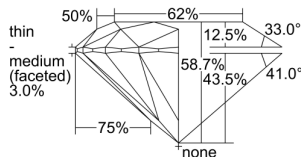

GIA®

FACSIMILE

GIA REPORT 5496391073

Verify this report at GIA.edu

GIA NATURAL DIAMOND DOSSIER®

May 17, 2024
GIA Report Number 5496391073
Shape and Cutting Style ..... Round Brilliant
Measurements ..... 4.37 - 4.40 x 2.57 mm

GRADING RESULTS

Carat Weight ..... 0.30 carat
Color Grade I
Clarity Grade VS1
Cut Grade ..... Excellent

ADDITIONAL GRADING INFORMATION

Polish ..... Excellent
Symmetry ..... Excellent
Fluorescence ..... None
Clarity Characteristics..... Crystal, Needle, Pinpoint
Inspection(s): GIA 5496391073

PROPORTIONS

Profile to actual proportions