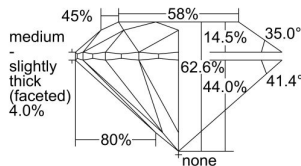

GIA®

FACSIMILE

GIA REPORT 5496395258

Verify this report at GIA.edu

GIA NATURAL DIAMOND DOSSIER®

May 17, 2024
GIA Report Number 5496395258
Shape and Cutting Style ..... Round Brilliant
Measurements ..... 4.56 - 4.58 x 2.86 mm

GRADING RESULTS

Carat Weight ..... 0.36 carat
Color Grade ..... G
Clarity Grade VS1
Cut Grade ..... Excellent

ADDITIONAL GRADING INFORMATION

Polish ..... Excellent
Symmetry ..... Excellent
Fluorescence ..... None
Clarity Characteristics..... Crystal, Knot, Cloud, Pinpoint
Inscription(s): GIA 5496395258

PROPORTIONS

Profile to actual proportions