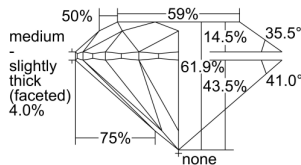

GIA®

FACSIMILE

GIA REPORT

5496396432

Verify this report at GIA.edu

GIA NATURAL DIAMOND DOSSIER®

May 17, 2024
GIA Report Number **5496396432**
Shape and Cutting Style ..... **Round Brilliant**
Measurements ..... **4.51 - 4.54 x 2.80 mm**

GRADING RESULTS

Carat Weight ..... **0.35 carat**
Color Grade ..... **E**
Clarity Grade **VVS2**
Cut Grade ..... **Excellent**

ADDITIONAL GRADING INFORMATION

Polish ..... **Excellent**
Symmetry ..... **Excellent**
Fluorescence ..... **None**
Clarity Characteristics..... **Needle, Pinpoint**
Inscription(s): **GIA 5496396432**

PROPORTIONS

Profile to actual proportions

GRADING SCALES

GIA COLOR SCALE	GIA CLARITY SCALE	GIA CUT SCALE
D	FLAWLESS	EXCELLENT
E	FLAWLESS	
F	INTERNALLY FLAWLESS	VERY GOOD
G	FLAWLESS	
H	VVS₁	GOOD
I	VVS₂	
J	VS₁	FAIR
K	VS₂	
L	SI₁	POOR
M	SI₂	
N	I₁	
O	I₂	
P	I₃	
Q		
R		
S		
T		
U		
V		
W		
X		
Y		
Z