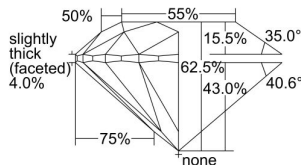

GIA®

FACSIMILE

GIA REPORT 5496401460

Verify this report at GIA.edu

GIA NATURAL DIAMOND DOSSIER®

May 17, 2024
GIA Report Number 5496401460
Shape and Cutting Style ..... Round Brilliant
Measurements ..... 5.74 - 5.77 x 3.60 mm

GRADING RESULTS

Carat Weight ..... 0.74 carat
Color Grade ..... E
Clarity Grade VVS1
Cut Grade ..... Excellent

ADDITIONAL GRADING INFORMATION

Polish ..... Excellent
Symmetry ..... Excellent
Fluorescence ..... Medium Blue
Clarity Characteristics ..... Pinpoint, Needle, Feather
Inscription(s): GIA 5496401460

PROPORTIONS

Profile to actual proportions