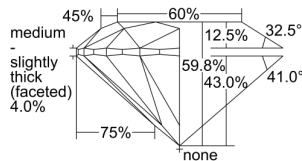

GIA®

FACSIMILE

GIA REPORT

5496419382

Verify this report at GIA.edu

GIA NATURAL DIAMOND DOSSIER®

May 21, 2024
GIA Report Number **5496419382**
Shape and Cutting Style ..... **Round Brilliant**
Measurements ..... **4.45 - 4.46 x 2.66 mm**

GRADING RESULTS

Carat Weight ..... **0.32 carat**
Color Grade ..... **H**
Clarity Grade **VVS2**
Cut Grade ..... **Excellent**

ADDITIONAL GRADING INFORMATION

Polish ..... **Excellent**
Symmetry ..... **Excellent**
Fluorescence ..... **Faint**
Clarity Characteristics..... **Needle, Pinpoint, Cloud**
Inscription(s): **GIA 5496419382**

PROPORTIONS

Profile to actual proportions

GRADING SCALES

GIA COLOR SCALE	GIA CLARITY SCALE	GIA CUT SCALE	
D	FLAWLESS	EXCELLENT	
E	INTERNALLY FLAWLESS		
F		VVS₁	VERY GOOD
G	VVS₂		
H	VS₁	GOOD	
I	VS₂		
J	SI₁	FAIR	
K	SI₂		
L	I₁	POOR	
M	I₂		
N	I₃		
O			
P			
Q			
R			
S			
T			
U			
V			
W			
X			
Y			
Z