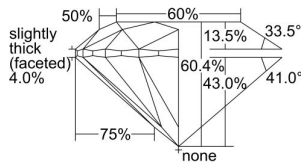

GIA®

FACSIMILE

GIA REPORT 5496420562

Verify this report at GIA.edu

GIA NATURAL DIAMOND DOSSIER®

May 21, 2024
GIA Report Number 5496420562
Shape and Cutting Style ..... Round Brilliant
Measurements ..... 4.46 - 4.48 x 2.70 mm

GRADING RESULTS

Carat Weight ..... 0.33 carat
Color Grade ..... E
Clarity Grade VS1
Cut Grade ..... Excellent

ADDITIONAL GRADING INFORMATION

Polish ..... Excellent
Symmetry ..... Excellent
Fluorescence ..... None
Clarity Characteristics ..... Crystal, Cloud
Inscription(s): GIA 5496420562

PROPORTIONS

Profile to actual proportions