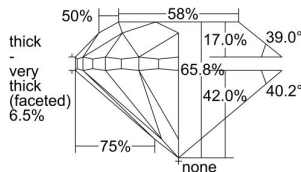

GIA®

FACSIMILE

GIA REPORT

5496423106

Verify this report at GIA.edu

GIA NATURAL DIAMOND DOSSIER®

May 21, 2024
GIA Report Number 5496423106
Shape and Cutting Style ..... Round Brilliant
Measurements ..... 4.87 - 4.88 x 3.21 mm

GRADING RESULTS

Carat Weight ..... 0.50 carat
Color Grade ..... G
Clarity Grade VS2
Cut Grade ..... Good

ADDITIONAL GRADING INFORMATION

Polish ..... Excellent
Symmetry ..... Excellent
Fluorescence ..... None
Clarity Characteristics ..... Crystal, Cloud
Inscription(s): GIA 5496423106

PROPORTIONS

Profile to actual proportions

GRADING SCALES

GIA COLOR SCALE

COLORLESS	D
	E
	F
	G
	H
	I
	J
NEAR COLORLESS	K
	L
Faint	M
	N
	O
	P
Very Light	R
	S
	T
	U
	V
Light	W
	X
	Y
	Z

GIA CLARITY SCALE

FLAWLESS	VERY VERY SLIGHTLY INCLUDED	VVS₁	VVS₂	VS₁	VS₂	SLIGHTLY INCLUDED	SI₁	SI₂	I₁	I₂	I₃	
												VERY SLIGHTLY INCLUDED

GIA CUT SCALE

EXCELLENT
VERY GOOD
GOOD
FAIR
POOR