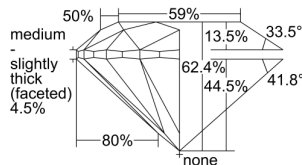

GIA®

FACSIMILE

GIA REPORT

5496423521

Verify this report at GIA.edu

GIA NATURAL DIAMOND DOSSIER®

May 22, 2024
GIA Report Number 5496423521
Shape and Cutting Style ..... Round Brilliant
Measurements ..... 4.35 - 4.38 x 2.72 mm

GRADING RESULTS

Carat Weight ..... 0.32 carat
Color Grade ..... G
Clarity Grade VS1
Cut Grade ..... Excellent

ADDITIONAL GRADING INFORMATION

Polish ..... Excellent
Symmetry ..... Excellent
Fluorescence ..... Faint
Clarity Characteristics ..... Cloud, Pinpoint
Inscription(s): GIA 5496423521

PROPORTIONS

Profile to actual proportions

GRADING SCALES

GIA COLOR SCALE

COLORLESS	D
	E
	F
	G
	H
NEAR COLORLESS	I
	J
	K
	L
FAIN	M
	N
	O
	P
	Q
VERY LIGHT	R
	S
	T
	U
	V
	W
	X
	Y
LIGHT	Z

GIA CLARITY SCALE

FLAWLESS	VERY VERY SLIGHTLY INCLUDED	VS₁	VS₂	VS₁	VS₂	SI₁	SI₂	I₁	I₂	I₃					
											FLAWLESS	INTERNALLY FLAWLESS	VERY SLIGHTLY INCLUDED	SLIGHTLY INCLUDED	INCLUDED

GIA CUT SCALE

EXCELLENT
VERY GOOD
GOOD
FAIR
POOR