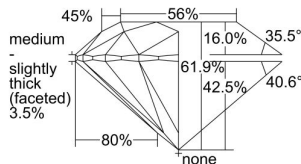

GIA®

FACSIMILE

GIA REPORT 5496425136

Verify this report at GIA.edu

GIA NATURAL DIAMOND DOSSIER®

May 22, 2024
GIA Report Number 5496425136
Shape and Cutting Style ..... Round Brilliant
Measurements ..... 4.81 - 4.84 x 2.99 mm

GRADING RESULTS

Carat Weight ..... 0.43 carat
Color Grade ..... J
Clarity Grade VVS1
Cut Grade ..... Excellent

ADDITIONAL GRADING INFORMATION

Polish ..... Excellent
Symmetry ..... Excellent
Fluorescence ..... None
Clarity Characteristics ..... Pinpoint
Inscription(s): GIA 5496425136

PROPORTIONS

Profile to actual proportions