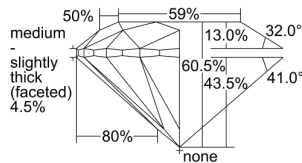

GIA®

FACSIMILE

GIA REPORT

5496431286

Verify this report at GIA.edu

GIA NATURAL DIAMOND DOSSIER®

May 22, 2024
GIA Report Number 5496431286
Shape and Cutting Style ..... Round Brilliant
Measurements ..... 5.70 - 5.74 x 3.46 mm

GRADING RESULTS

Carat Weight ..... 0.70 carat
Color Grade ..... D
Clarity Grade S11
Cut Grade ..... Excellent

ADDITIONAL GRADING INFORMATION

Polish ..... Excellent
Symmetry ..... Excellent
Fluorescence ..... Faint
Clarity Characteristics ..... Crystal
Inscription(s): GIA 5496431286

PROPORTIONS

Profile to actual proportions

GRADING SCALES

GIA COLOR SCALE	GIA CLARITY SCALE	GIA CUT SCALE
D	FLAWLESS	EXCELLENT
E	FLAWLESS	
F	INTERNALLY FLAWLESS	VERY GOOD
G	FLAWLESS	
H	VVS₁	GOOD
I	VVS₂	
J	VS₁	FAIR
K	VS₂	
L	S1₁	POOR
M	S1₂	
N	I₁	
O	I₂	
P	I₃	
Q		
R		
S		
T		
U		
V		
W		
X		
Y		
Z