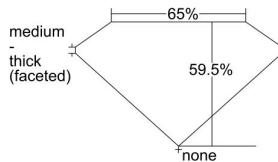

GIA®

FACSIMILE

GIA REPORT 5496434743

Verify this report at GIA.edu

GIA NATURAL DIAMOND DOSSIER®

May 23, 2024
GIA Report Number 5496434743
Shape and Cutting Style ..... Heart Brilliant
Measurements ..... 5.95 x 6.76 x 4.02 mm

GRADING RESULTS

Carat Weight ..... 0.90 carat
Color Grade ..... J
Clarity Grade VVS1

ADDITIONAL GRADING INFORMATION

Polish ..... Excellent
Symmetry ..... Very Good
Fluorescence ..... None
Clarity Characteristics ..... Feather
Inscription(s): GIA 5496434743

PROPORTIONS

Profile not to actual proportions

GRADING SCALES

GIA COLOR SCALE		GIA CLARITY SCALE			
COLORLESS	D	VERY VERY SLIGHTLY INCLUDED	FLAWLESS		
	E		INTERNALLY FLAWLESS		
	F	VERY SLIGHTLY INCLUDED	VVS₁		
	G		VVS₂		
	H		VS₁		
	NEAR COLORLESS	I	SLIGHTLY INCLUDED	VS₂	
		J		SI₁	
		FAINT	K	INCLUDED	SI₂
			L		I₁
			M		I₂
VERT LIGHT	N	INCLUDED	I₃		
	O				
	P				
	Q				
	R				
	S				
LIGHT	T				
	U				
	V				
	W				
	X				
Y					
Z