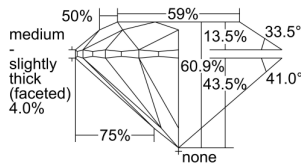

GIA®

FACSIMILE

GIA REPORT 5496441805

Verify this report at GIA.edu

GIA NATURAL DIAMOND DOSSIER®

May 24, 2024
GIA Report Number 5496441805
Shape and Cutting Style ..... Round Brilliant
Measurements ..... 4.30 - 4.32 x 2.63 mm

GRADING RESULTS

Carat Weight ..... 0.30 carat
Color Grade ..... H
Clarity Grade VS2
Cut Grade ..... Excellent

ADDITIONAL GRADING INFORMATION

Polish ..... Excellent
Symmetry ..... Excellent
Fluorescence ..... Medium Blue
Clarity Characteristics ..... Crystal
Inscription(s): GIA 5496441805

PROPORTIONS

Profile to actual proportions

GRADING SCALES

GIA COLOR SCALE	GIA CLARITY SCALE	GIA CUT SCALE	
D	FLAWLESS	EXCELLENT	
E	INTERNALLY FLAWLESS		
F		VVS₁	VERY GOOD
G	VVS₂		
H	VS₁	GOOD	
I	VS₂		
J	SI₁	FAIR	
K	SI₂		
L	I₁	POOR	
M	I₂		
N	I₃		
O			
P			
Q			
R			
S			
T			
U			
V			
W			
X			
Y			
Z