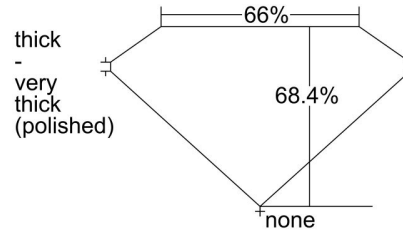

GIA NATURAL DIAMOND GRADING REPORT

May 24, 2024
 GIA Report Number 5496458759
 Shape and Cutting Style Cut-Cornered Rectangular
 Modified Brilliant
 Measurements 7.53 x 5.45 x 3.73 mm

GRADING RESULTS

Carat Weight 1.30 carat
 Color Grade D
 Clarity Grade VS1

ADDITIONAL GRADING INFORMATION

Polish Excellent
 Symmetry Very Good
 Fluorescence None
 Inscription(s): GIA 5496458759

Comments: Clouds are not shown. Pinpoints are not shown.

PROPORTIONS

Profile not to actual proportions

CLARITY CHARACTERISTICS

KEY TO SYMBOLS*

- Feather
- Needle

* Red symbols denote internal characteristics (inclusions). Green or black symbols denote external characteristics (blemishes). Diagram is an approximate representation of the diamond, and symbols shown indicate type, position, and approximate size of clarity characteristics. All clarity characteristics may not be shown. Details of finish are not shown.