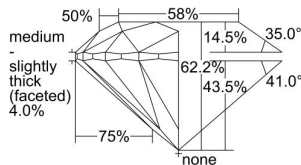

GIA®

FACSIMILE

GIA REPORT

5496466246

Verify this report at GIA.edu

GIA NATURAL DIAMOND DOSSIER®

May 27, 2024
GIA Report Number 5496466246
Shape and Cutting Style ..... Round Brilliant
Measurements ..... 4.59 - 4.63 x 2.87 mm

GRADING RESULTS

Carat Weight ..... 0.38 carat
Color Grade ..... H
Clarity Grade VS1
Cut Grade ..... Excellent

ADDITIONAL GRADING INFORMATION

Polish ..... Excellent
Symmetry ..... Excellent
Fluorescence ..... None
Clarity Characteristics ..... Needle
Inscription(s): GIA 5496466246

PROPORTIONS

Profile to actual proportions

GRADING SCALES

GIA COLOR SCALE	GIA CLARITY SCALE	GIA CUT SCALE	
D	FLAWLESS	EXCELLENT	
E	INTERNALLY FLAWLESS		
F		VVS₁	VERY GOOD
G	VVS₂		
H	VS₁	GOOD	
I	VS₂		
J	SI₁	FAIR	
K	SI₂		
L	I₁	POOR	
M	I₂		
N	I₃		
O			
P			
Q			
R			
S			
T			
U			
V			
W			
X			
Y			
Z