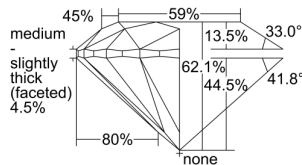

GIA®

FACSIMILE

GIA REPORT

5496468788

Verify this report at GIA.edu

GIA NATURAL DIAMOND DOSSIER®

May 24, 2024
GIA Report Number **5496468788**
Shape and Cutting Style ..... **Round Brilliant**
Measurements ..... **4.26 - 4.30 x 2.66 mm**

GRADING RESULTS

Carat Weight ..... **0.30 carat**
Color Grade ..... **K**
Clarity Grade **VS2**
Cut Grade ..... **Excellent**

ADDITIONAL GRADING INFORMATION

Polish ..... **Excellent**
Symmetry ..... **Very Good**
Fluorescence ..... **None**
Clarity Characteristics ..... **Crystal**
Inscription(s): **GIA 5496468788**

PROPORTIONS

Profile to actual proportions

GRADING SCALES

GIA COLOR SCALE	GIA CLARITY SCALE	GIA CUT SCALE
D	FLAWLESS	EXCELLENT
E	FLAWLESS	
F	INTERNALLY FLAWLESS	VERY GOOD
G	FLAWLESS	
H	VVS₁	GOOD
I	VVS₂	
J	VS₁	FAIR
K	VS₂	
L	SI₁	POOR
M	SI₂	
N	I₁	
O	I₂	
P	I₃	
Q		
R		
S		
T		
U		
V		
W		
X		
Y		
Z