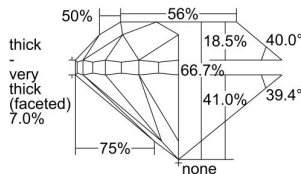

GIA®

FACSIMILE

GIA REPORT 5496469456

Verify this report at GIA.edu

GIA NATURAL DIAMOND DOSSIER®

May 24, 2024
GIA Report Number 5496469456
Shape and Cutting Style ..... Round Brilliant
Measurements ..... 5.36 - 5.41 x 3.59 mm

GRADING RESULTS

Carat Weight ..... 0.70 carat
Color Grade ..... H
Clarity Grade VS1
Cut Grade ..... Good

ADDITIONAL GRADING INFORMATION

Polish ..... Excellent
Symmetry ..... Excellent
Fluorescence ..... Faint
Clarity Characteristics ..... Cloud, Feather
Inscription(s): GIA 5496469456

PROPORTIONS

GRADING SCALES

GIA COLOR SCALE

COLOURESS	D
	E
	F
	G
	H
	I
	J
NEAR COLOURESS	K
	L
	M
FAINT	N
	O
	P
	Q
VERY LIGHT	R
	S
	T
	U
	V
	W
	X
	Y
LIGHT	Z

GIA CLARITY SCALE

FLAWLESS	VERY VERY SLIGHTLY INCLUDED	VVS₁	
			VVS₂
INTERNALLY FLAWLESS	VERY SLIGHTLY INCLUDED	VS₁	
		VS₂	
SLIGHTLY INCLUDED	INCLUDED	I₁	
		I₂	
		I₃	

GIA CUT SCALE

EXCELLENT
VERY GOOD
GOOD
FAIR
POOR