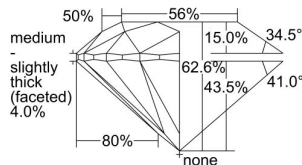

GIA®

FACSIMILE

GIA REPORT

5496485445

Verify this report at GIA.edu

GIA NATURAL DIAMOND DOSSIER®

June 14, 2024
GIA Report Number 5496485445
Shape and Cutting Style ..... Round Brilliant
Measurements ..... 4.69 - 4.71 x 2.94 mm

GRADING RESULTS

Carat Weight ..... 0.40 carat
Color Grade ..... D
Clarity Grade VS1
Cut Grade ..... Excellent

ADDITIONAL GRADING INFORMATION

Polish ..... Excellent
Symmetry ..... Excellent
Fluorescence ..... None
Clarity Characteristics..... Cloud, Feather, Pinpoint, Indented
Natural

Inscription(s): GIA 5496485445

PROPORTIONS

Profile to actual proportions

GRADING SCALES

GIA COLOR SCALE

COLORESS	D
	E
	F
	G
	H
	I
	J
NEAR COLORESS	K
	L
Faint	M
	N
	O
	P
	Q
	R
	S
	T
	U
	V
	W
	X
	Y
Light	Z

GIA CLARITY SCALE

VERY VERY SLIGHTLY INCLUDED	FLAWLESS
	INTERNALLY FLAWLESS
VERY SLIGHTLY INCLUDED	VVS₁
	VVS₂
SLIGHTLY INCLUDED	VS₁
	VS₂
INCLUDED	SI₁
	SI₂
	I₁
	I₂
	I₃

GIA CUT SCALE

EXCELLENT
VERY GOOD
GOOD
FAIR
POOR