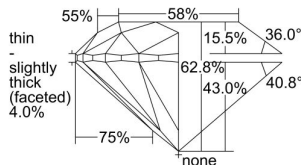

GIA®

FACSIMILE

GIA REPORT 5496487598

Verify this report at GIA.edu

GIA NATURAL DIAMOND DOSSIER®

June 03, 2024
GIA Report Number 5496487598
Shape and Cutting Style ..... Round Brilliant
Measurements ..... 6.08 - 6.13 x 3.83 mm

GRADING RESULTS

Carat Weight ..... 0.90 carat
Color Grade ..... G
Clarity Grade S11
Cut Grade ..... Excellent

ADDITIONAL GRADING INFORMATION

Polish ..... Excellent
Symmetry ..... Excellent
Fluorescence ..... None
Clarity Characteristics ..... Cloud, Crystal
Inscription(s): GIA 5496487598

PROPORTIONS

Profile to actual proportions

GRADING SCALES

GIA COLOR SCALE

COLOREDNESS	D
	E
	F
	G
	H
	I
	J
NEAR COLORLESS	K
	L
Faint	M
	N
	O
	P
Very Light	Q
	R
	S
	T
	U
	V
Light	W
	X
	Y
	Z

GIA CLARITY SCALE

FLAWLESS	VERY VERY SLIGHTLY INCLUDED	VVS₁	VVS₂	VS₁	VS₂	S1₁	S1₂	I₁	I₂	I₃	
											INTERNAL FLAWLESS

GIA CUT SCALE

EXCELLENT
VERY GOOD
GOOD
FAIR
POOR