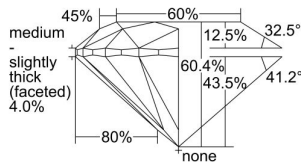

GIA®

FACSIMILE

GIA REPORT

5496490382

Verify this report at GIA.edu

GIA NATURAL DIAMOND DOSSIER®

May 28, 2024
GIA Report Number 5496490382
Shape and Cutting Style ..... Round Brilliant
Measurements ..... 4.47 - 4.49 x 2.71 mm

GRADING RESULTS

Carat Weight ..... 0.33 carat
Color Grade I
Clarity Grade VS1
Cut Grade ..... Excellent

ADDITIONAL GRADING INFORMATION

Polish ..... Excellent
Symmetry ..... Excellent
Fluorescence ..... None
Clarity Characteristics ..... Crystal, Cloud, Pinpoint
Inscription(s): GIA 5496490382

PROPORTIONS

GRADING SCALES

GIA COLOR SCALE

COLORLESS	D
	E
	F
	G
	H
	I
	J
NEAR COLORLESS	K
	L
Faint	M
	N
	O
	P
	Q
Very Light	R
	S
	T
	U
	V
	W
	X
	Y
Light	Z

GIA CLARITY SCALE

FLAWLESS	INTERNAL FLAWLESS	
		FLAWLESS
VERY VERY SLIGHTLY INCLUDED	VVS₁	
	VVS₂	
VERY SLIGHTLY INCLUDED	VS₁	
	VS₂	
SLIGHTLY INCLUDED	SI₁	
	SI₂	
INCLUDED	I₁	
	I₂	
	I₃	

GIA CUT SCALE

EXCELLENT
VERY GOOD
GOOD
FAIR
POOR