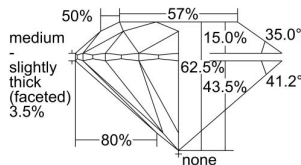

GIA®

FACSIMILE

GIA REPORT 5496506775

Verify this report at GIA.edu

GIA NATURAL DIAMOND DOSSIER®

June 13, 2024
GIA Report Number 5496506775
Shape and Cutting Style ..... Round Brilliant
Measurements ..... 4.45 - 4.48 x 2.79 mm

GRADING RESULTS

Carat Weight ..... 0.34 carat
Color Grade ..... F
Clarity Grade S11
Cut Grade ..... Excellent

ADDITIONAL GRADING INFORMATION

Polish ..... Excellent
Symmetry ..... Excellent
Fluorescence ..... None
Clarity Characteristics ..... Crystal, Feather
Inscription(s): GIA 5496506775

PROPORTIONS

Profile to actual proportions

GRADING SCALES

GIA COLOR SCALE	GIA CLARITY SCALE	GIA CUT SCALE	
D	FLAWLESS	EXCELLENT	
E	INTERNALLY FLAWLESS		
F		VVS₁	VERY GOOD
G	VVS₂		
H	VS₁	GOOD	
I	VS₂		
J	S1₁	FAIR	
K	S1₂		
L	I₁	POOR	
M	I₂		
N	I₃		
O			
P			
Q			
R			
S			
T			
U			
V			
W			
X			
Y			
Z