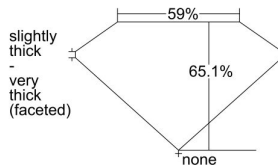

GIA®

FACSIMILE

GIA REPORT 5496510289

Verify this report at GIA.edu

GIA NATURAL DIAMOND DOSSIER®

May 30, 2024
GIA Report Number 5496510289
Shape and Cutting Style ..... Heart Brilliant
Measurements ..... 4.78 x 5.52 x 3.59 mm

GRADING RESULTS

Carat Weight ..... 0.56 carat
Color Grade ..... H
Clarity Grade VS2

ADDITIONAL GRADING INFORMATION

Polish ..... Very Good
Symmetry ..... Very Good
Fluorescence ..... Faint
Clarity Characteristics ..... Crystal, Cavity
Inscription(s): GIA 5496510289

PROPORTIONS

Profile not to actual proportions

GRADING SCALES

GIA COLOR SCALE		GIA CLARITY SCALE			
COLORLESS	D	VERY VERY SLIGHTLY INCLUDED	FLAWLESS		
	E		INTERNALLY FLAWLESS		
	F		VVS₁		
	G		VVS₂		
	H		VS₁		
	I		VS₂		
	NEAR COLORLESS	J	SLIGHTLY INCLUDED	SI₁	
		K		SI₂	
		L		I₁	
		FAINT	M	INCLUDED	I₂
N			I₃		
O					
P					
Q					
R					
VERT LIGHT	S				
	T				
	U				
	V				
	W				
	X				
LIGHT	Y				
	Z