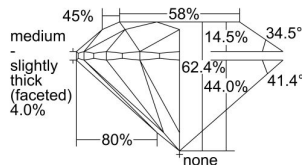

GIA®

FACSIMILE

GIA REPORT

5496540626

Verify this report at GIA.edu

GIA NATURAL DIAMOND DOSSIER®

June 05, 2024
GIA Report Number 5496540626
Shape and Cutting Style ..... Round Brilliant
Measurements ..... 4.81 - 4.85 x 3.01 mm

GRADING RESULTS

Carat Weight ..... 0.43 carat
Color Grade ..... J
Clarity Grade VS1
Cut Grade ..... Excellent

ADDITIONAL GRADING INFORMATION

Polish ..... Excellent
Symmetry ..... Excellent
Fluorescence ..... None
Clarity Characteristics ..... Cloud
Inscription(s): GIA 5496540626

PROPORTIONS

Profile to actual proportions