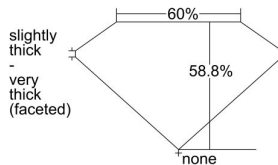

GIA®

FACSIMILE

GIA REPORT 5496549479

Verify this report at GIA.edu

GIA NATURAL DIAMOND DOSSIER®

July 26, 2024
GIA Report Number 5496549479
Shape and Cutting Style ..... Heart Brilliant
Measurements ..... 4.83 x 5.64 x 3.32 mm

GRADING RESULTS

Carat Weight ..... 0.52 carat
Color Grade ..... E
Clarity Grade ..... Internally Flawless

ADDITIONAL GRADING INFORMATION

Polish ..... Excellent
Symmetry ..... Excellent
Fluorescence ..... None
Clarity Characteristics... Surface Graining, Minor Details of Polish
Inscription(s): GIA 5496549479

PROPORTIONS

Profile not to actual proportions

GRADING SCALES

GIA COLOR SCALE		GIA CLARITY SCALE	
COLORLESS	D	VERY VERY SLIGHTLY INCLUDED	FLAWLESS
	E		INTERNALLY FLAWLESS
	F		VVS₁
	G		VVS₂
	H		VS₁
	I		VS₂
	J		SI₁
	K		SI₂
	L		I₁
	M		I₂
NEAR COLORLESS	N	SLIGHTLY INCLUDED	I₃
	O		
	P		
	Q		
FAINT	R		
	S		
	T		
	U		
VERT LIGHT	V		
	W		
	X		
	Y		
LIGHT	Z