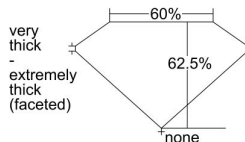

GIA®

FACSIMILE

GIA REPORT 5496557633

Verify this report at GIA.edu

GIA NATURAL DIAMOND DOSSIER®

June 11, 2024
GIA Report Number 5496557633
Shape and Cutting Style ..... Pear Brilliant
Measurements ..... 7.68 x 4.91 x 3.07 mm

GRADING RESULTS

Carat Weight ..... 0.70 carat
Color Grade ..... H
Clarity Grade VS1

ADDITIONAL GRADING INFORMATION

Polish ..... Excellent
Symmetry ..... Excellent
Fluorescence ..... None
Clarity Characteristics ..... Feather
Inscription(s): GIA 5496557633

PROPORTIONS

Profile not to actual proportions

GRADING SCALES

GIA COLOR SCALE		GIA CLARITY SCALE			
COLORLESS	D	VERY VERY SLIGHTLY INCLUDED	FLAWLESS		
	E		INTERNALLY FLAWLESS		
	F	VERY SLIGHTLY INCLUDED	VS₁		
	G		VS₂		
	H		VS₁		
	NEAR COLORLESS	I	SLIGHTLY INCLUDED	VS₂	
		J		SI₁	
		FAINT	K	INCLUDED	SI₂
			L		I₁
			M		I₂
VERY LIGHT	N	LIGHT	I₃		
	O				
	P				
	Q				
	R