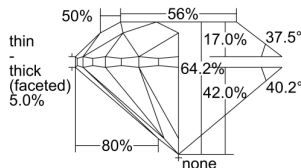

GIA®

FACSIMILE

GIA REPORT 5496587814

Verify this report at GIA.edu

GIA NATURAL DIAMOND DOSSIER®

June 06, 2024
GIA Report Number 5496587814
Shape and Cutting Style ..... Round Brilliant
Measurements ..... 4.93 - 4.97 x 3.18 mm

GRADING RESULTS

Carat Weight ..... 0.50 carat
Color Grade ..... H
Clarity Grade VS1
Cut Grade ..... Very Good

ADDITIONAL GRADING INFORMATION

Polish ..... Excellent
Symmetry ..... Very Good
Fluorescence ..... Medium Blue
Clarity Characteristics..... Crystal, Indented Natural
Inscription(s): GIA 5496587814

PROPORTIONS

Profile to actual proportions

GRADING SCALES

GIA COLOR SCALE	GIA CLARITY SCALE	GIA CUT SCALE	
D	FLAWLESS	EXCELLENT	
E	INTERNALLY FLAWLESS		
F		VVS₁	VERY GOOD
G	VVS₂		
H	VS₁	GOOD	
I	VS₂		
J	SI₁	FAIR	
K	SI₂		
L	I₁	POOR	
M	I₂		
N	I₃		
O			
P			
Q			
R			
S			
T			
U			
V			
W			
X			
Y			
Z