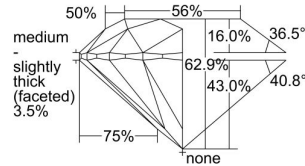

GIA®

FACSIMILE

GIA REPORT 5496593366

Verify this report at GIA.edu

GIA NATURAL DIAMOND DOSSIER®

June 06, 2024
GIA Report Number 5496593366
Shape and Cutting Style ..... Round Brilliant
Measurements ..... 4.79 - 4.83 x 3.03 mm

GRADING RESULTS

Carat Weight ..... 0.43 carat
Color Grade ..... H
Clarity Grade VS1
Cut Grade ..... Excellent

ADDITIONAL GRADING INFORMATION

Polish ..... Excellent
Symmetry ..... Excellent
Fluorescence ..... None
Clarity Characteristics ..... Cloud
Inscription(s): GIA 5496593366

PROPORTIONS

Profile to actual proportions