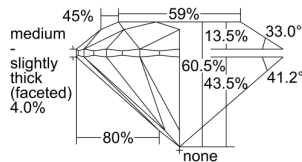

GIA®

FACSIMILE

GIA REPORT

5496594589

Verify this report at GIA.edu

GIA NATURAL DIAMOND DOSSIER®

June 07, 2024
GIA Report Number 5496594589
Shape and Cutting Style ..... Round Brilliant
Measurements ..... 5.11 - 5.15 x 3.11 mm

GRADING RESULTS

Carat Weight ..... 0.50 carat
Color Grade I
Clarity Grade VS2
Cut Grade ..... Excellent

ADDITIONAL GRADING INFORMATION

Polish ..... Excellent
Symmetry ..... Excellent
Fluorescence ..... None
Clarity Characteristics ..... Crystal
Inscription(s): GIA 5496594589

PROPORTIONS

Profile to actual proportions

GRADING SCALES

GIA COLOR SCALE

COLORLESS	D
	E
	F
	G
	H
	I
	J
NEAR COLORLESS	K
	L
	M
	N
	O
	P
	Q
	R
	S
	T
	U
	V
	W
	X
	Y
	Z

GIA CLARITY SCALE

FLAWLESS	INTERNAL FLAWLESS	
		FLAWLESS
VERY VERY SLIGHTLY INCLUDED	VVS₁	
	VVS₂	
VERY SLIGHTLY INCLUDED	VS₁	
	VS₂	
SLIGHTLY INCLUDED	SI₁	
	SI₂	
INCLUDED	I₁	
	I₂	
	I₃	

GIA CUT SCALE

EXCELLENT
VERY GOOD
GOOD
FAIR
POOR