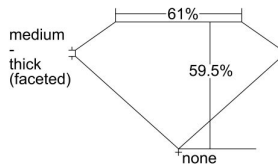

GIA®

FACSIMILE

GIA REPORT 5496602690

Verify this report at GIA.edu

GIA NATURAL DIAMOND DOSSIER®

June 07, 2024
GIA Report Number 5496602690
Shape and Cutting Style ..... Heart Brilliant
Measurements ..... 5.04 x 5.96 x 3.54 mm

GRADING RESULTS

Carat Weight ..... 0.63 carat
Color Grade ..... E
Clarity Grade VS1

ADDITIONAL GRADING INFORMATION

Polish ..... Excellent
Symmetry ..... Excellent
Fluorescence ..... None
Clarity Characteristics ..... Crystal, Cloud, Needle
Inscription(s): GIA 5496602690

PROPORTIONS

Profile not to actual proportions

GRADING SCALES

GIA COLOR SCALE		GIA CLARITY SCALE			
COLORLESS	D	VERY VERY SLIGHTLY INCLUDED	FLAWLESS		
	E		INTERNALLY FLAWLESS		
	F	VERY SLIGHTLY INCLUDED	VS₁		
	G		VS₂		
	H		VS₁		
	NEAR COLORLESS	I	SLIGHTLY INCLUDED	SI₁	
		J		SI₂	
		FAINT	K	INCLUDED	I₁
			L		I₂
			M		I₃
VERT LIGHT	N				
	O				
	P				
	Q				
	R				
LIGHT	S				
	T				
	U				
	V				
	W				
	X				
	Y				
	Z