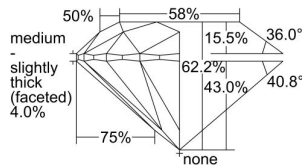

GIA®

FACSIMILE

GIA REPORT

5496604520

Verify this report at GIA.edu

GIA NATURAL DIAMOND DOSSIER®

June 10, 2024
GIA Report Number 5496604520
Shape and Cutting Style ..... Round Brilliant
Measurements ..... 5.05 - 5.09 x 3.15 mm

GRADING RESULTS

Carat Weight ..... 0.50 carat
Color Grade ..... G
Clarity Grade S11
Cut Grade ..... Excellent

ADDITIONAL GRADING INFORMATION

Polish ..... Excellent
Symmetry ..... Excellent
Fluorescence ..... None
Clarity Characteristics ..... Crystal, Cloud
Inscription(s): GIA 5496604520

PROPORTIONS

Profile to actual proportions

GRADING SCALES

GIA COLOR SCALE

COLORESS	D
	E
	F
	G
	H
	I
NEAR COLORESS	J
	K
	L
Faint	M
	N
	O
	P
	Q
	R
	S
	T
	U
	V
	W
	X
	Y
Light	Z

GIA CLARITY SCALE

VERY VERY SLIGHTLY INCLUDED	FLAWLESS
	INTERNALLY FLAWLESS
VERY SLIGHTLY INCLUDED	VVS₁
	VVS₂
SLIGHTLY INCLUDED	VS₁
	VS₂
INCLUDED	I₁
	I₂
	I₃

GIA CUT SCALE

EXCELLENT
VERY GOOD
GOOD
FAIR
POOR